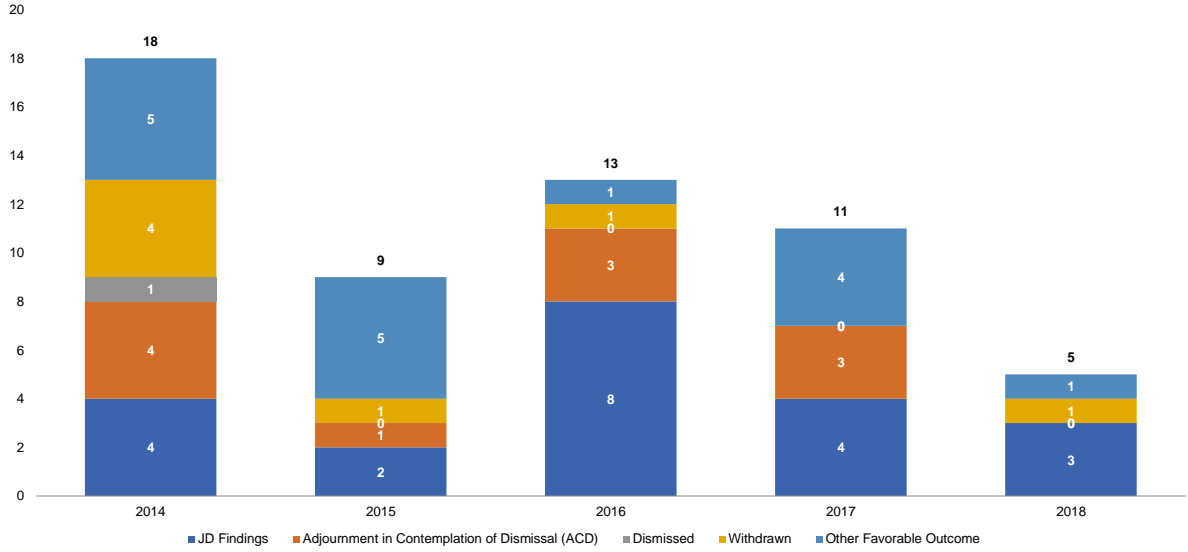

Source: NYS Division of Criminal Justice Services (DCJS), Uniform Crime Reporting (UCR) and Incident-Based Reporting (IBR) systems.

**Arrests by Crime Type (% Dist.)**

Source: NYS Division of Criminal Justice Services (DCJS), Uniform Crime Reporting (UCR) and Incident-Based Reporting (IBR) systems.

### Intake Cases Adjusted (Adjustment Rates)

Source: NYS Division of Criminal Justice Services, Probation Workload System (PWS).

\*\*\*

**Initial JD Petitions Disposed (Number)**

Source: NYS Division of Criminal Justice Services (DCJS) and NYS Office of Court Administration (OCA), DCJS-OCA Juvenile Delinquent Family Court Database.