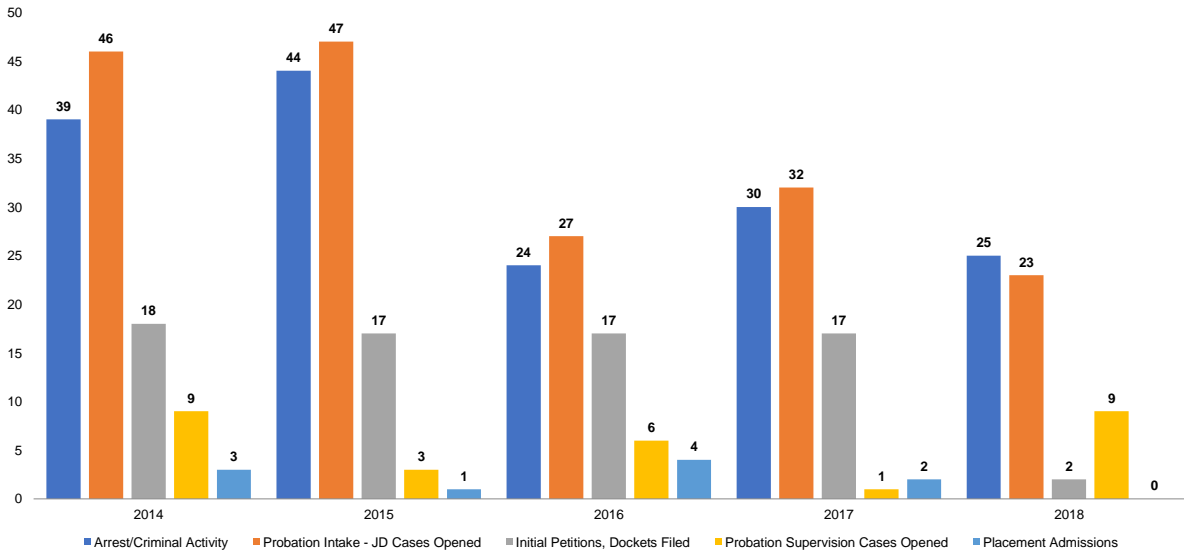

# Columbia County for 2014-2018

Prepared by NYS Division of Criminal Justice Services,  
Office of Justice Research and Performance  
June 15, 2019

Processing Stage Overview by Year

**Arrests by Crime Type (Number)**

Source: NYS Division of Criminal Justice Services (DCJS), Uniform Crime Reporting (UCR) and Incident-Based Reporting (IBR) systems.

**Arrests by Crime Type (% Dist.)**

Source: NYS Division of Criminal Justice Services (DCJS), Uniform Crime Reporting (UCR) and Incident-Based Reporting (IBR) systems.