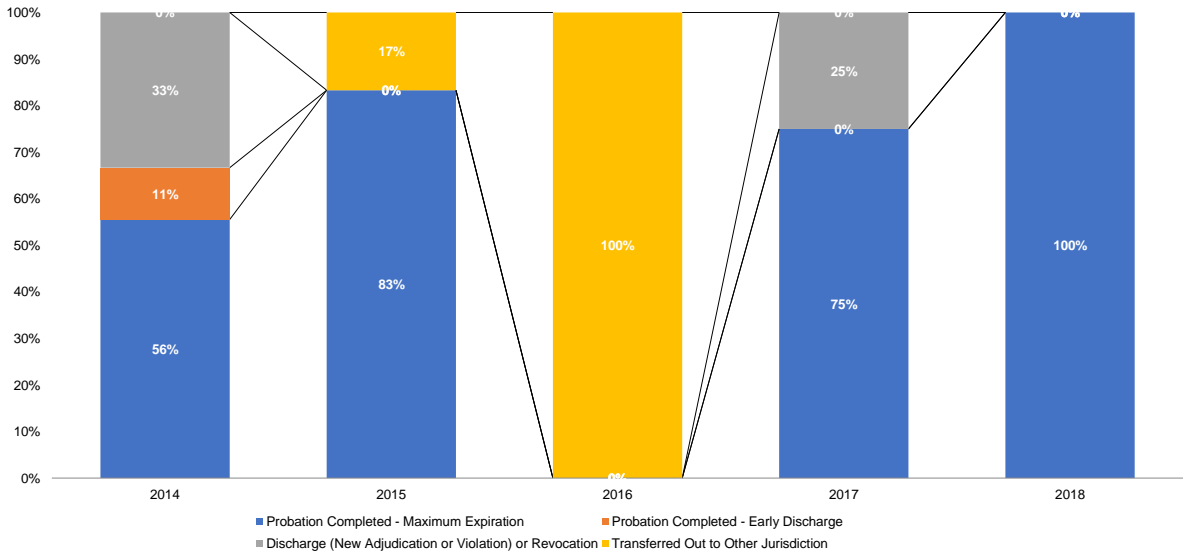

Probation Supervision Cases Closed (% Dist.)

Source: NYS Division of Criminal Justice Services, Probation Workload System (PWS).