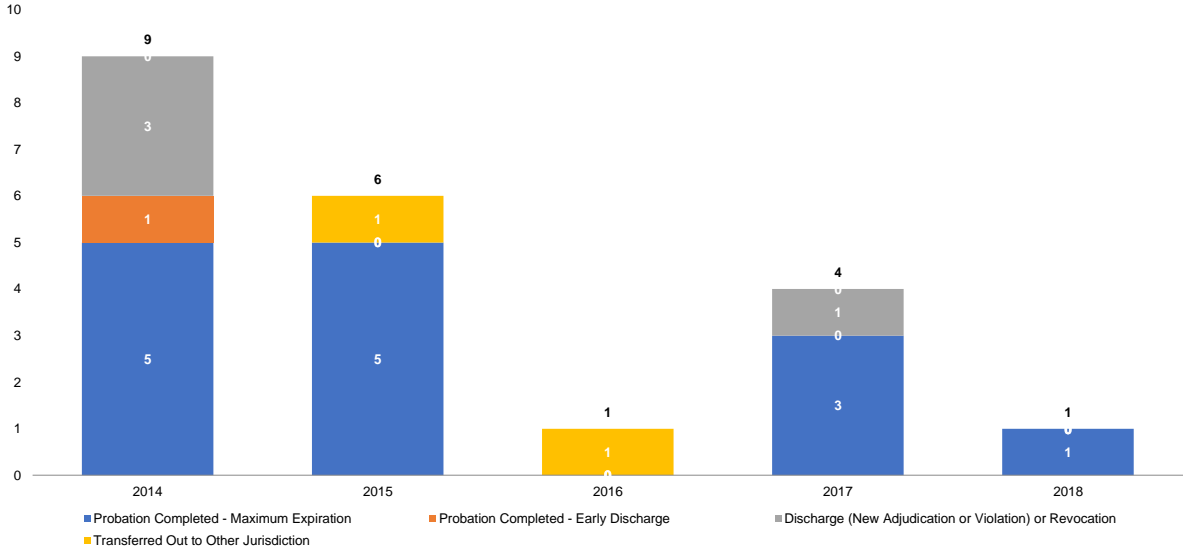

Probation Supervision Cases Closed (Number)

Source: NYS Division of Criminal Justice Services, Probation Workload System (PWS).