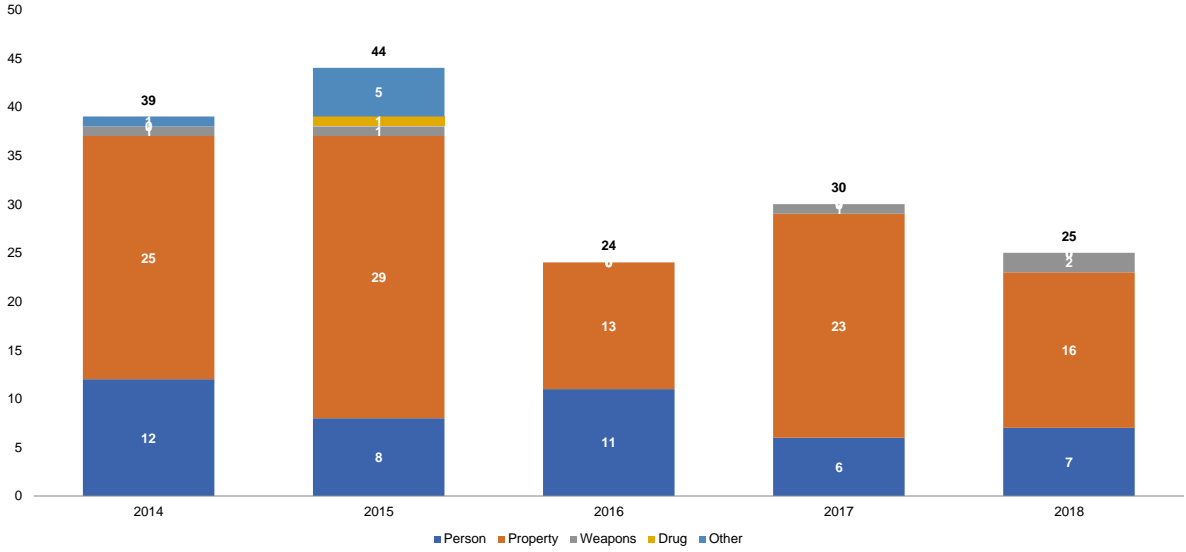

# Columbia County for 2014-2018

Prepared by NYS Division of Criminal Justice Services,  
Office of Justice Research and Performance  
June 15, 2019

Processing Stage Overview by Year

**Arrests by Crime Type (Number)**