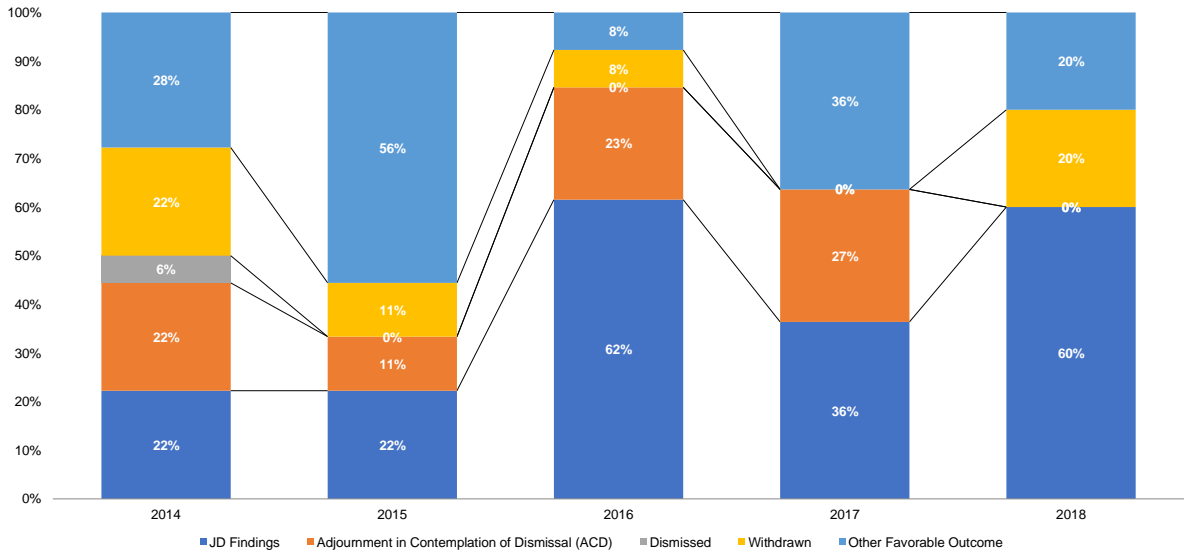

Initial JD Petitions Disposed (% Dist.)

Source: NYS Division of Criminal Justice Services (DCJS) and NYS Office of Court Administration (OCA), DCJS-OCA Juvenile Delinquent Family Court Database.