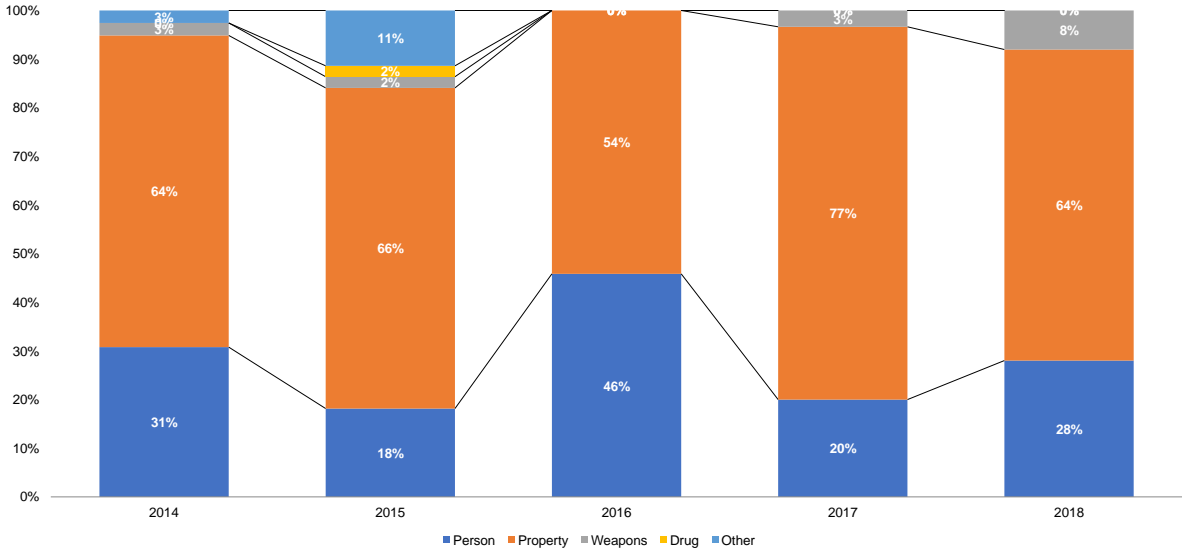

Arrests by Crime Type (% Dist.)

Source: NYS Division of Criminal Justice Services (DCJS), Uniform Crime Reporting (UCR) and Incident-Based Reporting (IBR) systems.