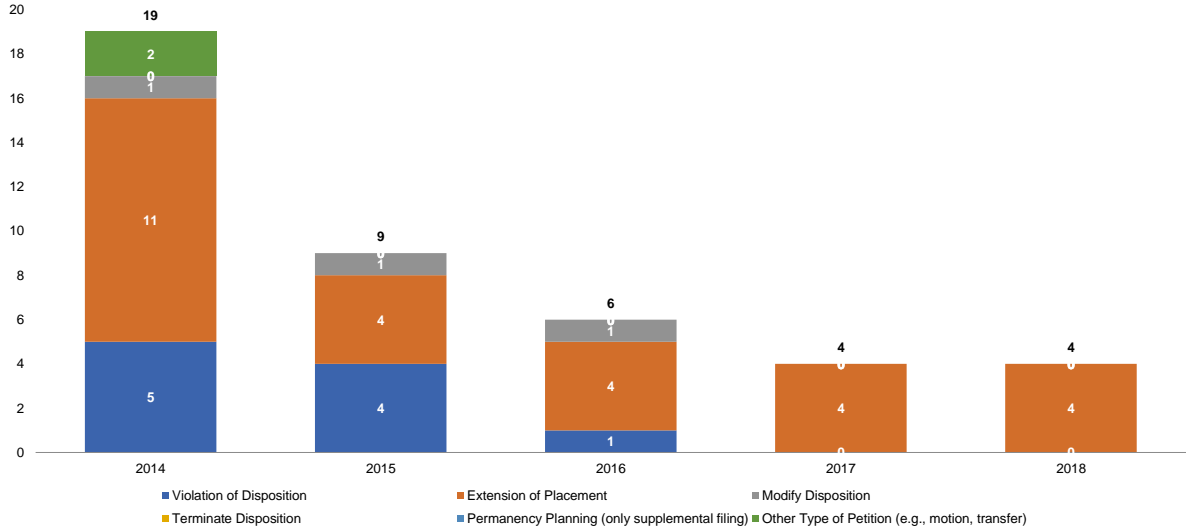

Supplemental JD Petitions Filed: Most Serious Action (Number)

Source: NYS Division of Criminal Justice Services (DCJS) and NYS Office of Court Administration (OCA), DCJS-OCA Juvenile Delinquent Family Court Database.