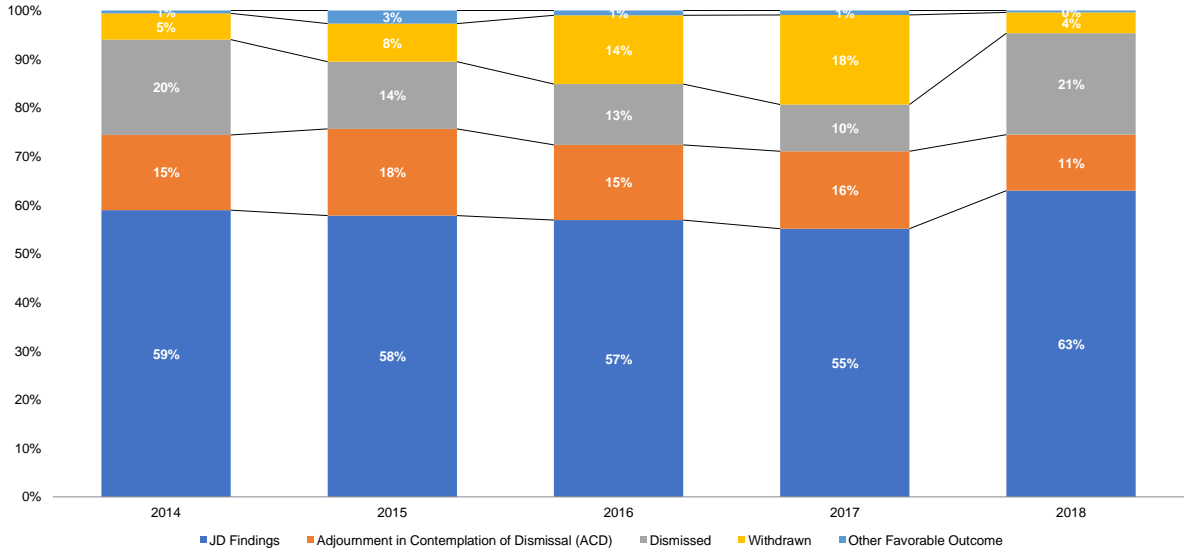

Initial JD Petitions Disposed (% Dist.)

Source: NYS Division of Criminal Justice Services (DCJS) and NYS Office of Court Administration (OCA), DCJS-OCA Juvenile Delinquent Family Court Database.