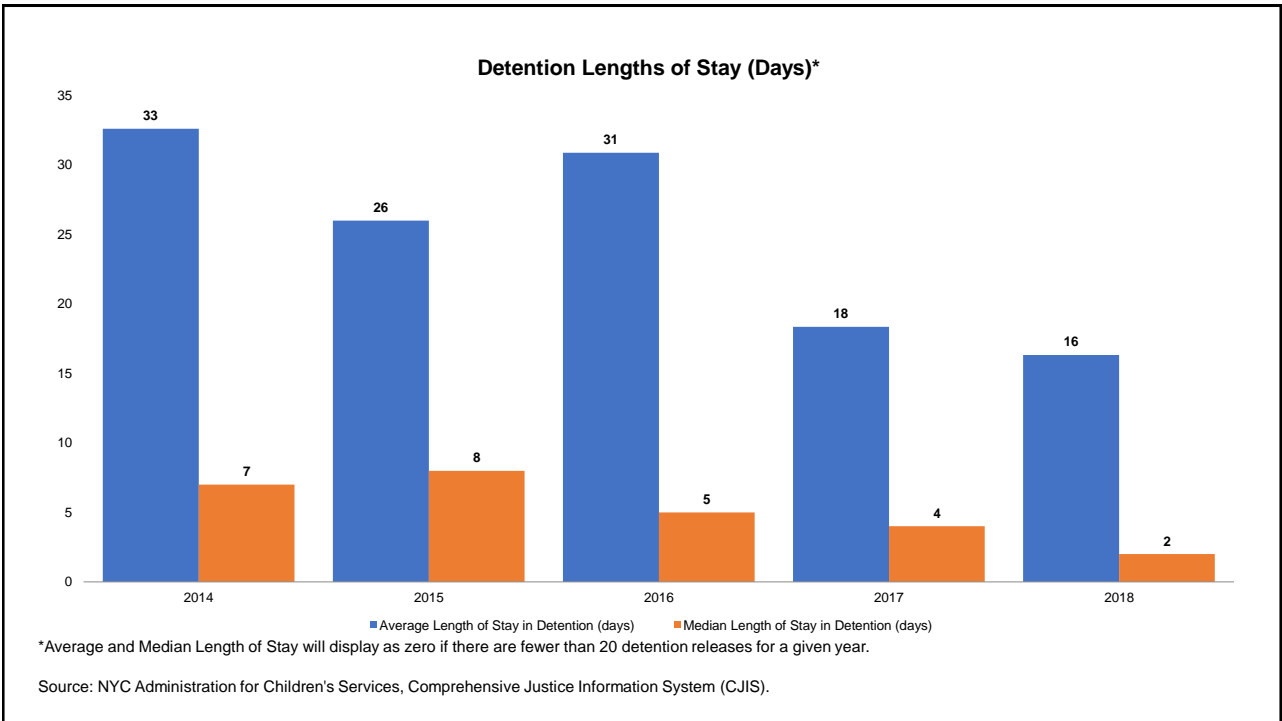

Queens County for 2014-2018

Prepared by NYS Division of Criminal Justice Services,
Office of Justice Research and Performance
June 15, 2019

Processing Stage Overview by Year

Intake Cases Adjusted (Adjustment Rates)