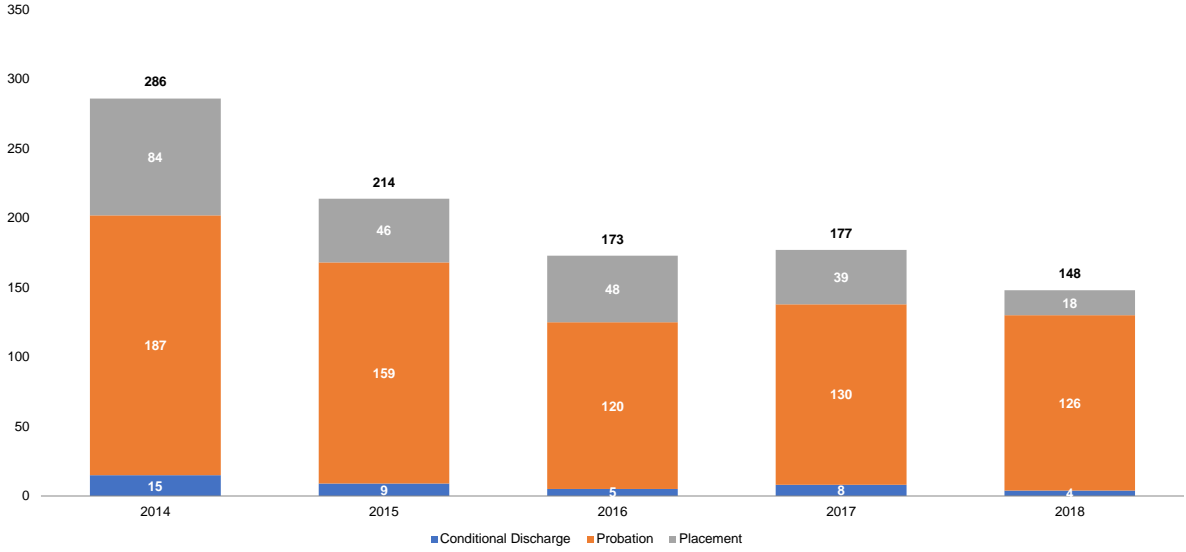

Initial JD Petitions Disposed with JD Findings (Number)

Source: NYS Division of Criminal Justice Services (DCJS) and NYS Office of Court Administration (OCA), DCJS-OCA Juvenile Delinquent Family Court Database.