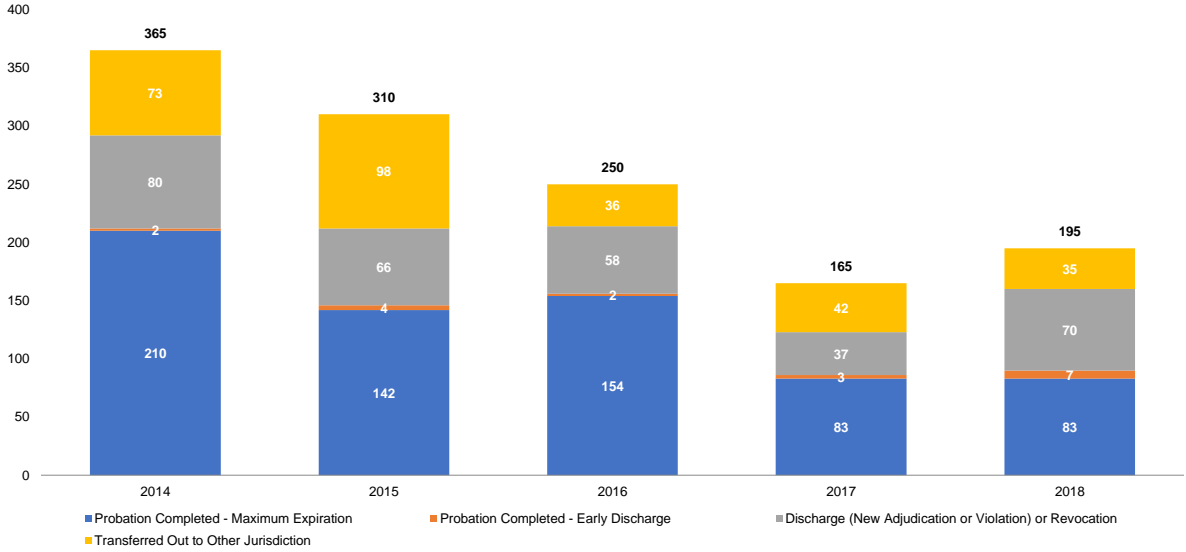

Probation Supervision Cases Closed (Number)

Source: NYS Division of Criminal Justice Services, Probation Workload System (PWS).