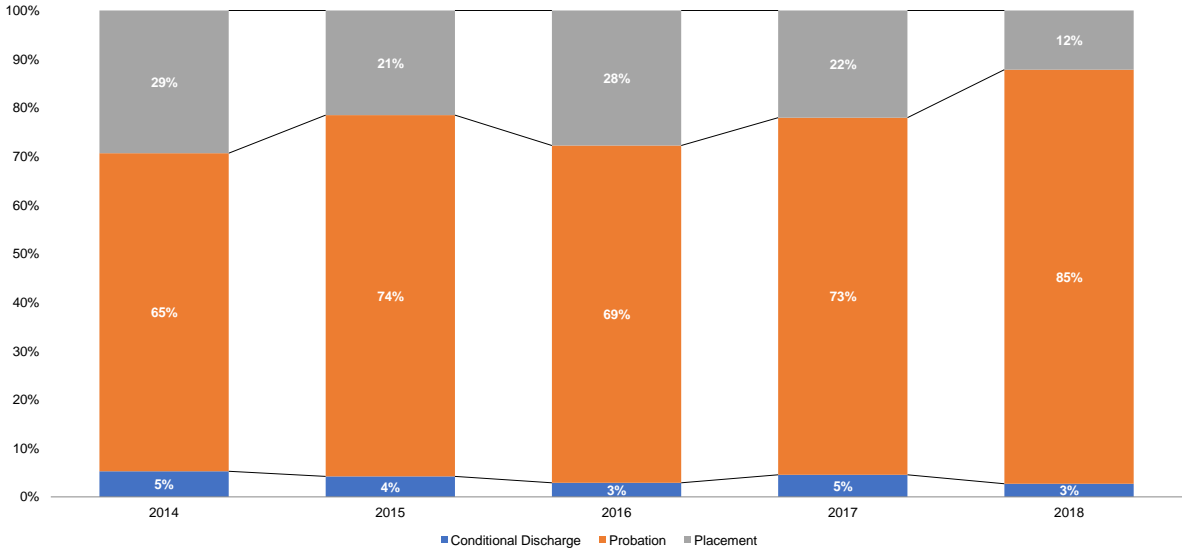

Initial JD Petitions Disposed with JD Findings (% Dist.)

Source: NYS Division of Criminal Justice Services (DCJS) and NYS Office of Court Administration (OCA), DCJS-OCA Juvenile Delinquent Family Court Database.