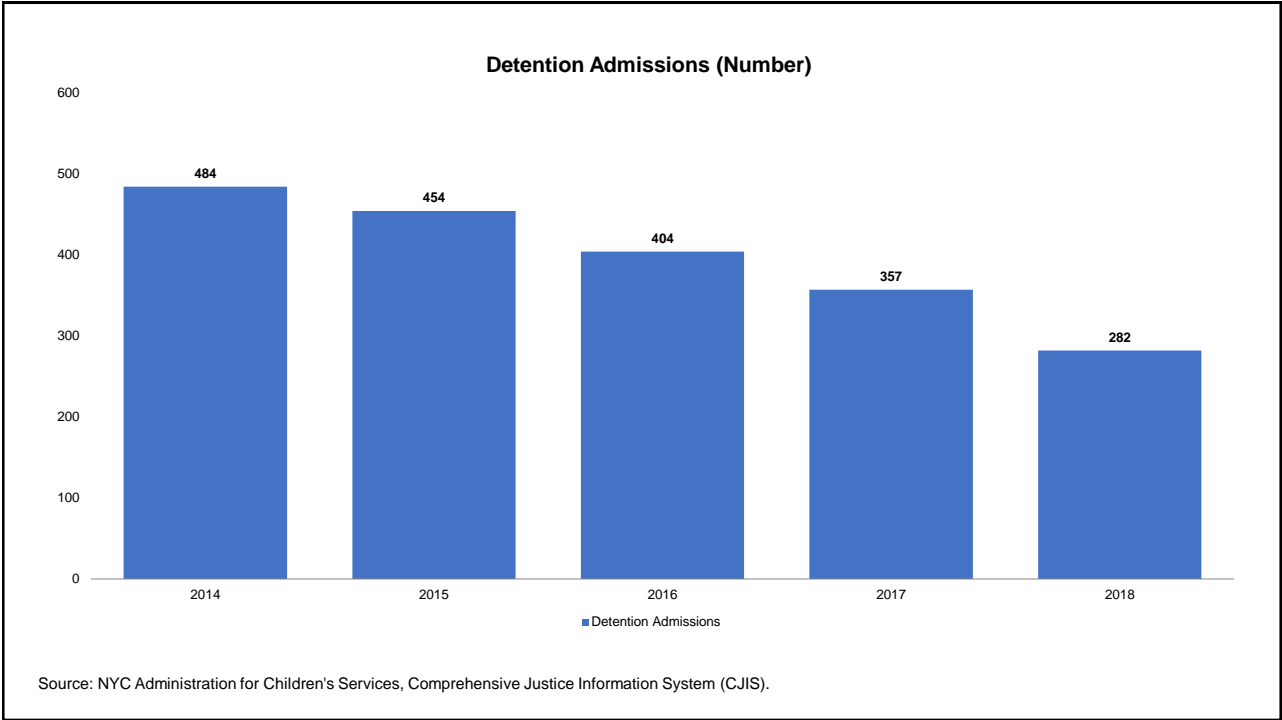

Queens County for 2014-2018

Prepared by NYS Division of Criminal Justice Services,
Office of Justice Research and Performance
June 15, 2019

Processing Stage Overview by Year

Intake Cases Adjusted (Adjustment Rates)