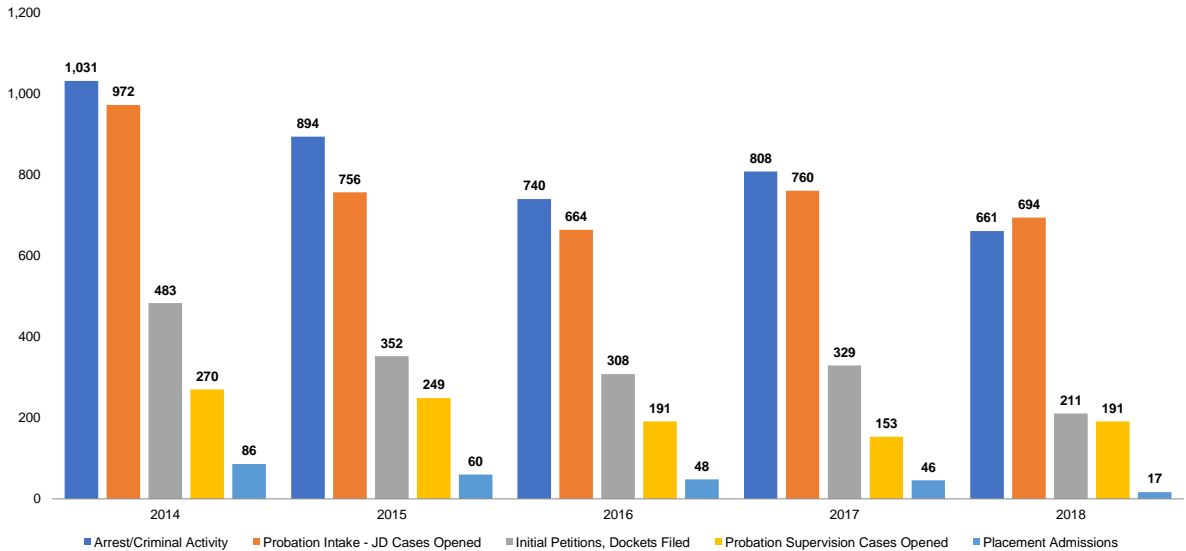

Queens County for 2014-2018

Prepared by NYS Division of Criminal Justice Services,
Office of Justice Research and Performance
June 15, 2019

Processing Stage Overview by Year