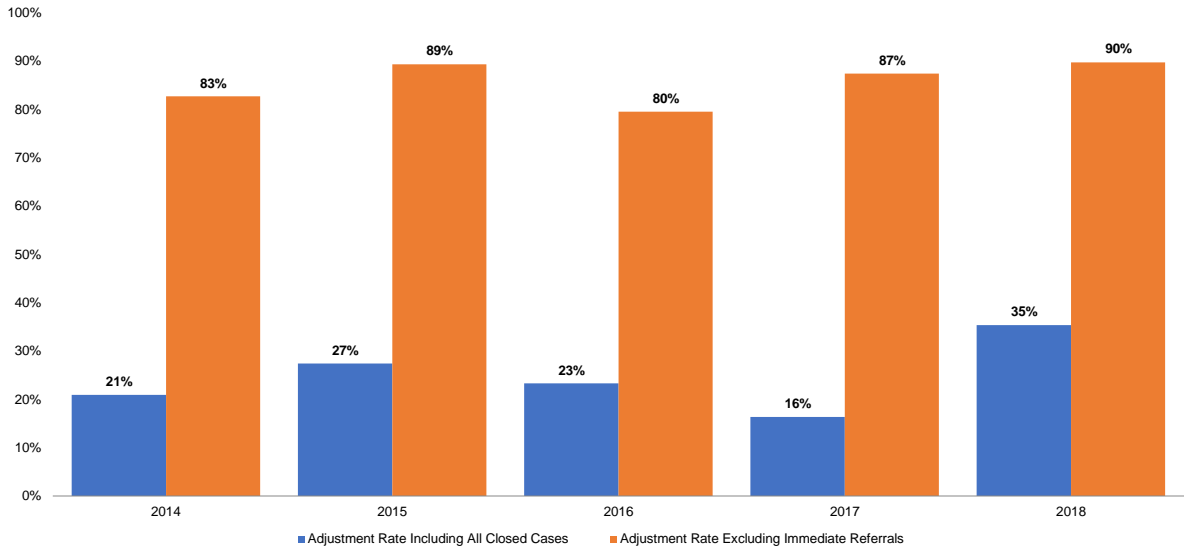

Queens County for 2014-2018

Prepared by NYS Division of Criminal Justice Services,
Office of Justice Research and Performance
June 15, 2019

Processing Stage Overview by Year

Intake Cases Adjusted (Adjustment Rates)