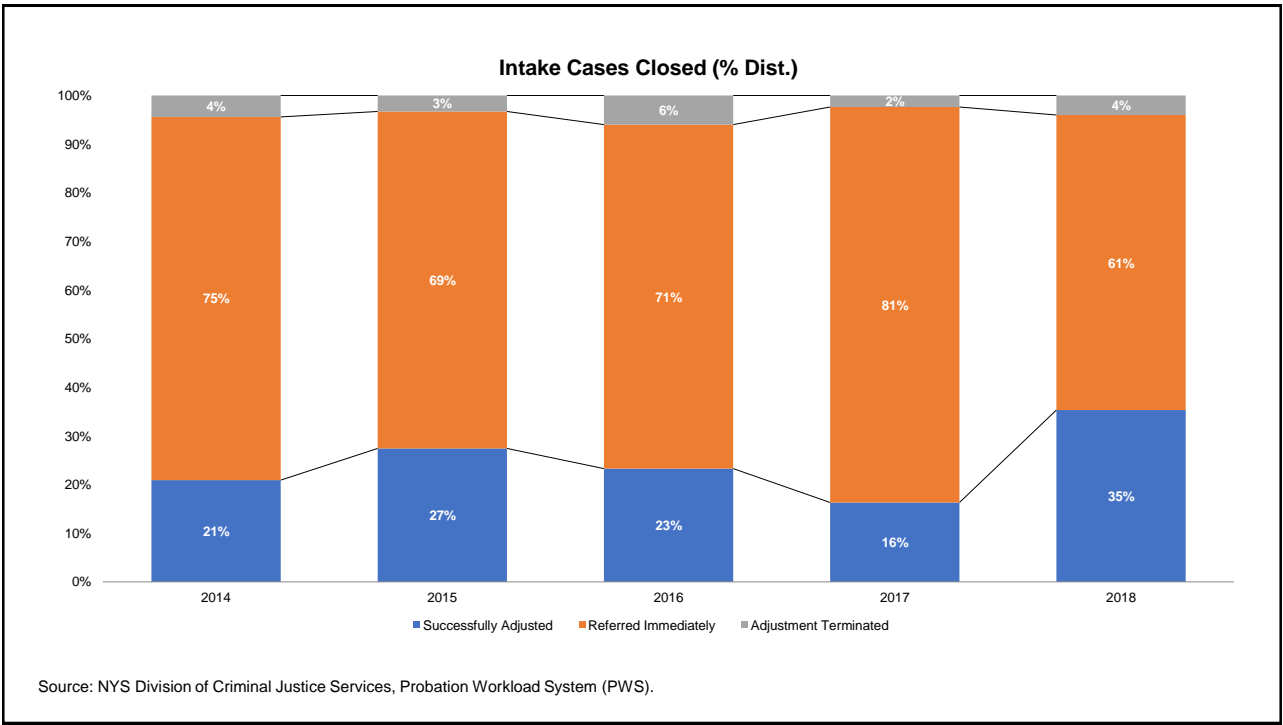

Queens County for 2014-2018

Prepared by NYS Division of Criminal Justice Services,
Office of Justice Research and Performance
June 15, 2019

Processing Stage Overview by Year

Intake Cases Adjusted (Adjustment Rates)