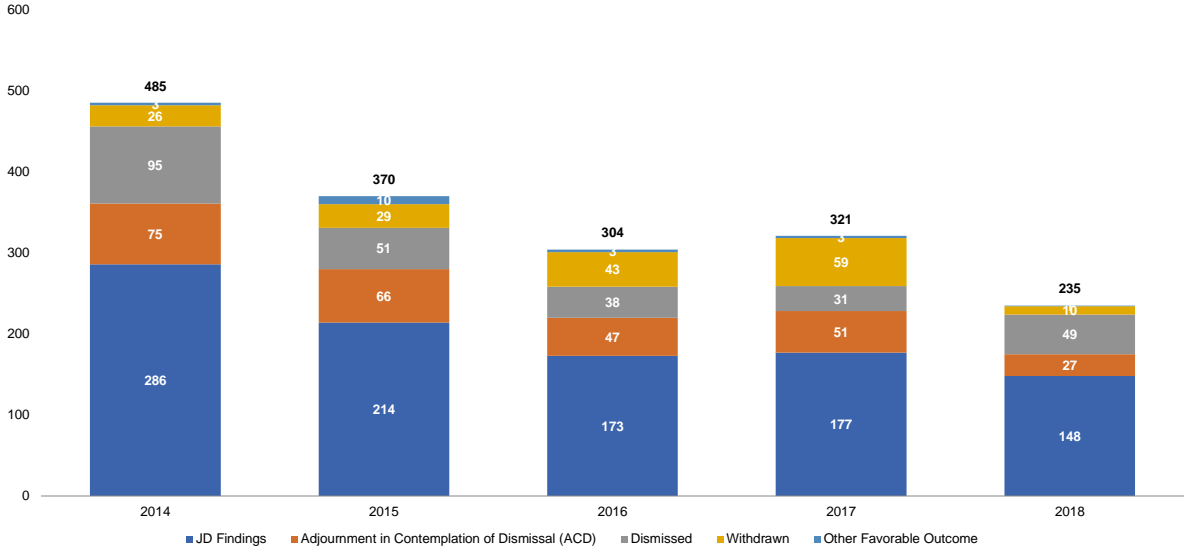

Source: NYS Division of Criminal Justice Services, Probation Workload System (PWS).

Initial JD Petitions Disposed (Number)

Source: NYS Division of Criminal Justice Services (DCJS) and NYS Office of Court Administration (OCA), DCJS-OCA Juvenile Delinquent Family Court Database.