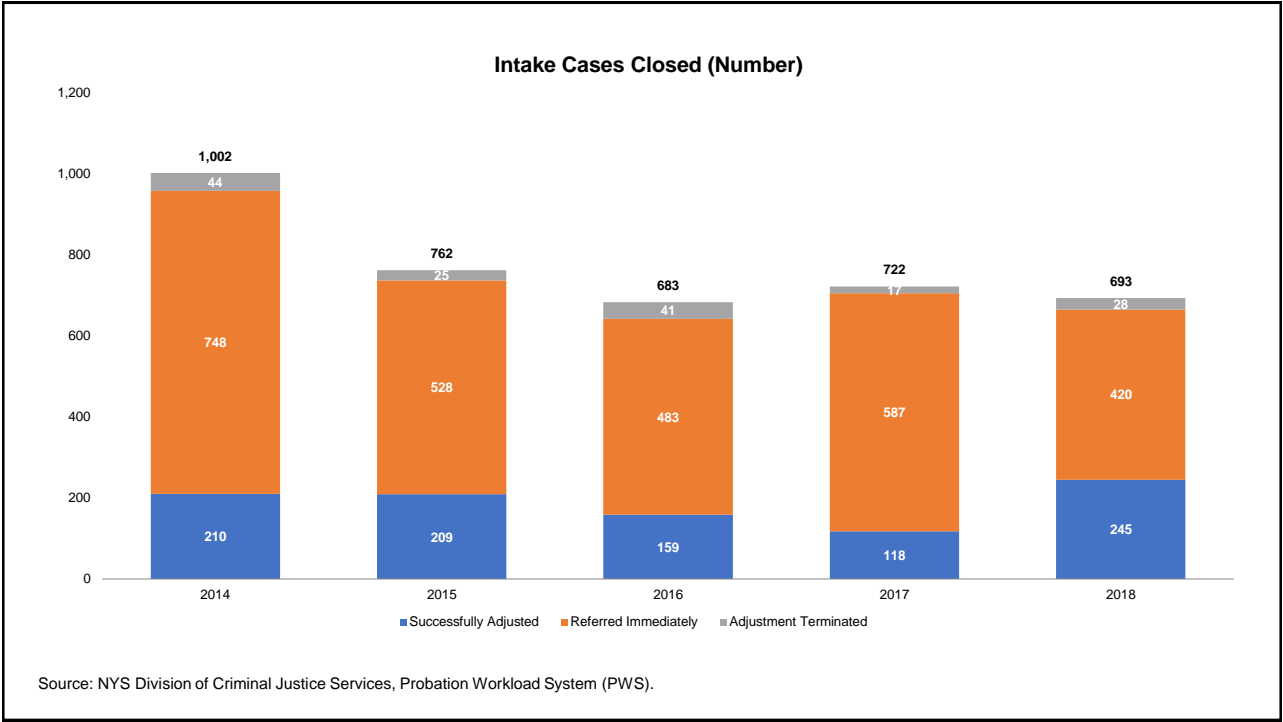

Queens County for 2014-2018

Prepared by NYS Division of Criminal Justice Services,
Office of Justice Research and Performance
June 15, 2019

Processing Stage Overview by Year

Intake Cases Adjusted (Adjustment Rates)