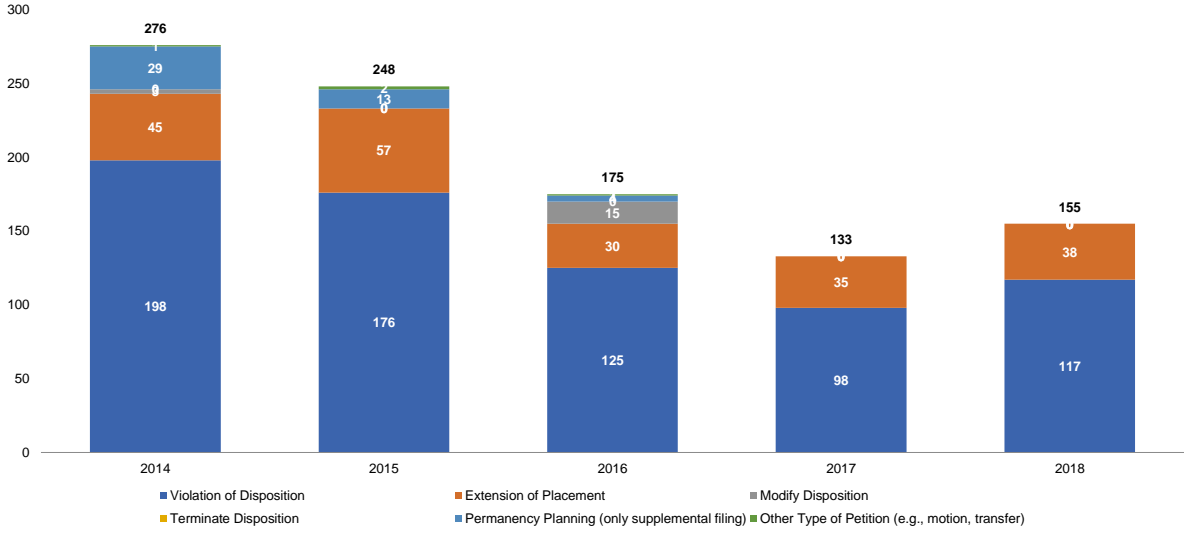

Supplemental JD Petitions Filed: Most Serious Action (Number)

Source: NYS Division of Criminal Justice Services (DCJS) and NYS Office of Court Administration (OCA), DCJS-OCA Juvenile Delinquent Family Court Database.