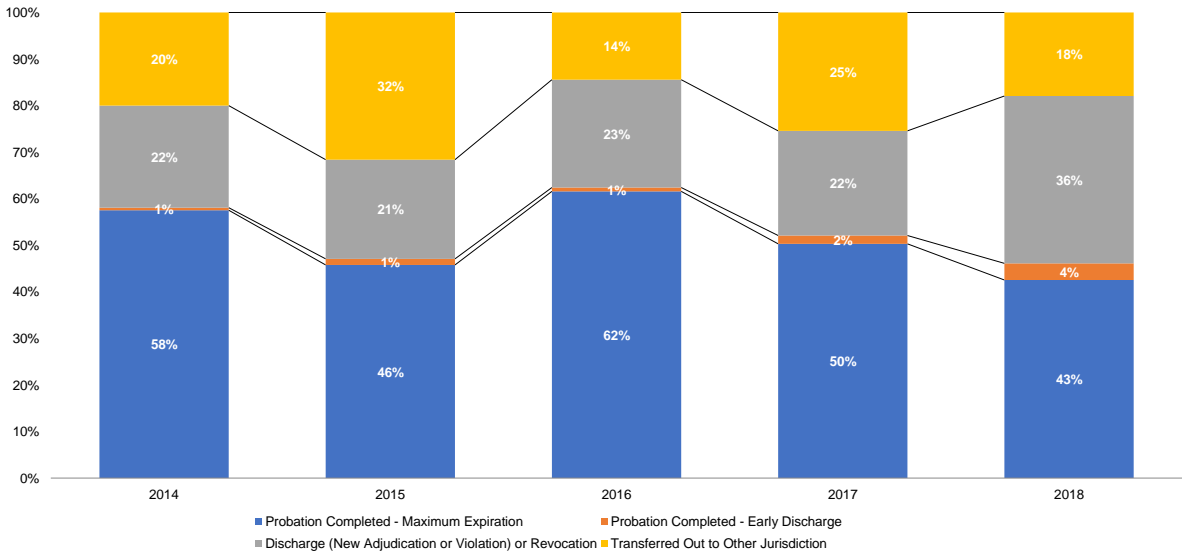

Probation Supervision Cases Closed (% Dist.)

Source: NYS Division of Criminal Justice Services, Probation Workload System (PWS).